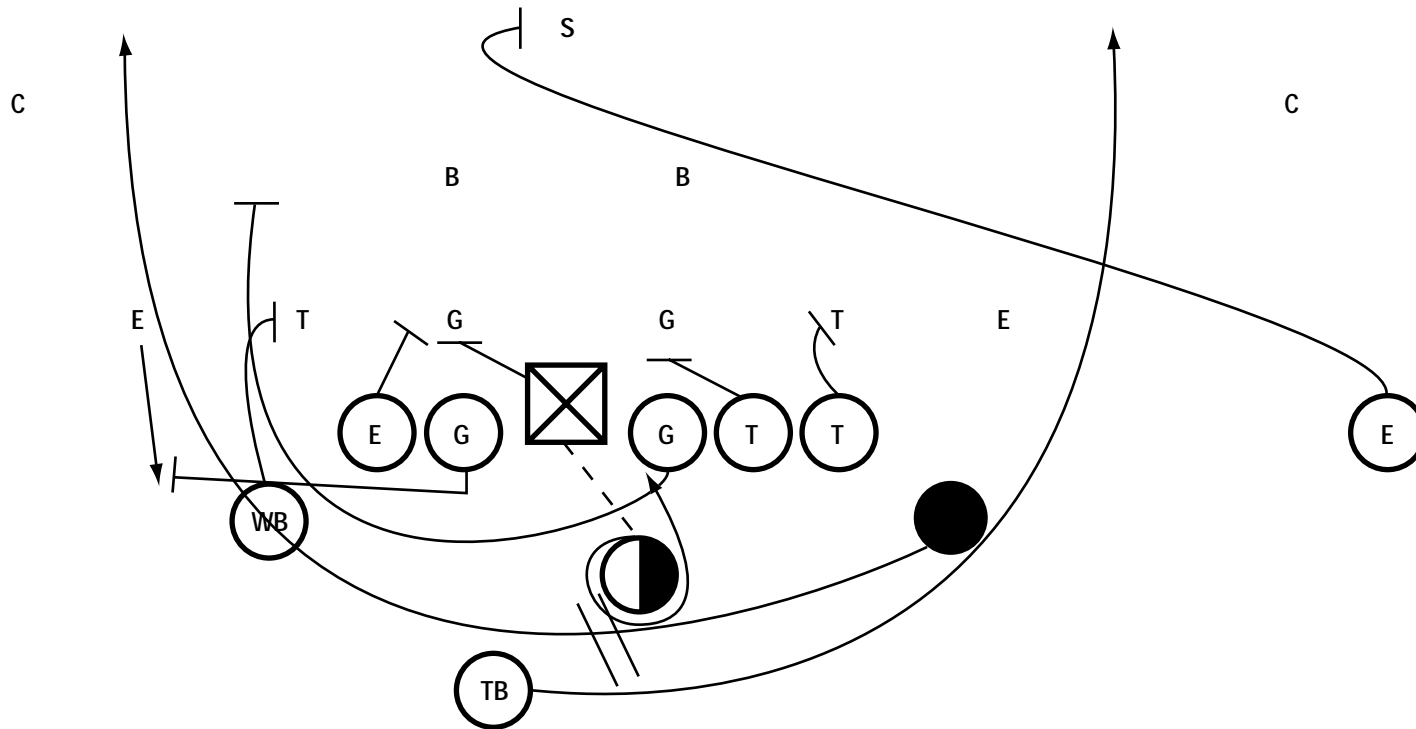

TB Boot 6-2 Defense

Notes

- TB – Fake to WB, goes off tackle
- RG – Pulls, goes after S
- LG – Pulls, traps DE
- FB – Traps DE
- * Drill reaction of DE
- * Good play!

WB Sweep Pass- Right 6-2 Defense

Notes

- TB – Carries out fake after inside hand off to LWB
- FB – Traps DE
- RWB – Goes to right flat
- E – Post route, option #2

FB Spin Off Tackle - Right 6-2 Defense

Notes

- RG – Traps
- FB – Spins, goes off tackle
- TB – Fills RG
- LWB – Carries out sweep action
- RWB – Double team if man head up on RT.
Go up to backer if T is inside of RT

FB Spin WB Sweep - Left 6-2 Defense

Notes

- TB – Carries out fake
- RG – Pulls, goes looks to inside
- LG – Pulls, traps or pinches DE
- FB – Spins hands off to RWB
- LWB – Seals DT
- SE – Goes after S
- C – Protects playside gap

FB Spin WB Sweep - Right 6-2 Defense

Notes

- TB – Carries out fake
- RG – Pulls, traps or pinches DE
- LG – Pulls, looks to inside
- FB – Spins, hand off to LWB
- RWB – Doubles on DT,
- E – Crack back on LB
- * Drill reaction of DE