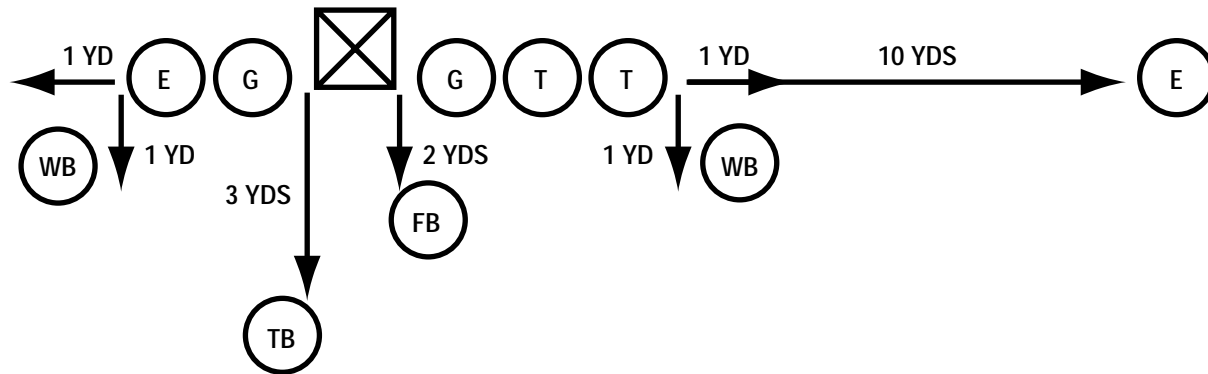

DOUBLE WING DIRECT SNAP

Play Number

- 1 FB Blast
- 2 TB Wedge
- 3 TB Off Tackle Right
- 4 TB Off Tackle Left
- 5 WB Off Tackle Right
- 6 WB Off Tackle Left
- 7 WB Sweep Right
- 8 WB Sweep Left
- 9 TB Boot
- 0 WB Sweep Pass

- A FB Spin Off Tackle Rt.
- B FB Spin WB Sweep Rt.
- C FB Spin WB Sweep Lt.

DOUBLE WING ATTACK

FB Blast Right 6-2 Defense

Notes

- TB – Goes in same direction as FB with fake
- RWB – Goes in opposite direction with good inside fake

TB Wedge 6-2 Defense

Notes
If no NG then Wedge forms over
the first DL to the right

TB Off Tackle - Right
6-2 Defense

- Notes**
- LG – Fold around center
 - RG – Traps
 - FB – Leads behind trap
 - RWB – Double team if man head up on RT.
 - Go up to backer if T is inside of RT

- TB – Carries out fake after inside hand off to LWB
- FB – Traps DE
- RWB – Goes to right flat
- E – Post route, option #2

FB Spin Off Tackle - Right 6-2 Defense

Notes

- RG – Traps
- FB – Spins, goes off tackle
- TB – Fills RG
- LWB – Carries out sweep action
- RWB – Double team if man head up on RT.
Go up to backer if T is inside of RT