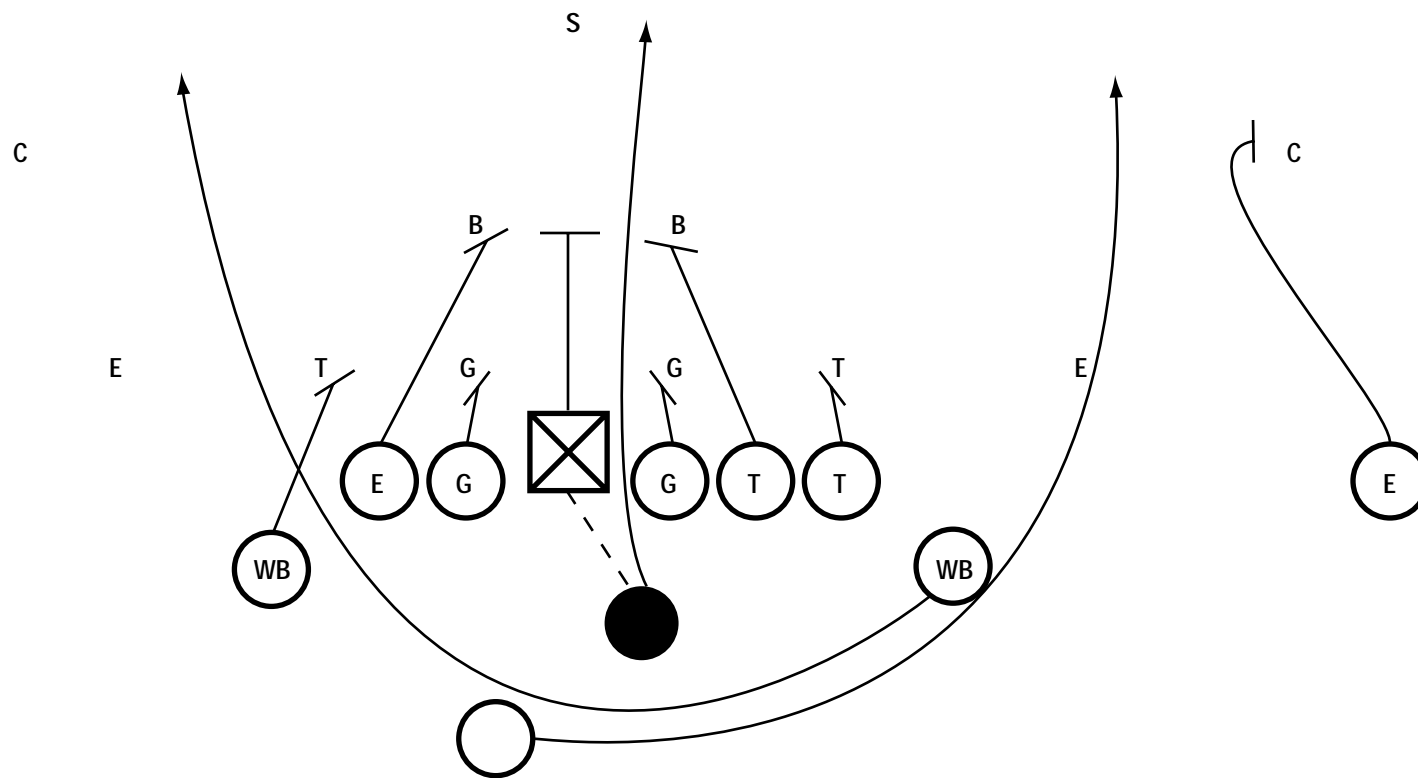

DOUBLE WING DIRECT SNAP

Play Number

- 1 FB Blast
- 2 TB Wedge
- 3 TB Off Tackle Right
- 4 TB Off Tackle Left
- 5 WB Off Tackle Right
- 6 WB Off Tackle Left
- 7 WB Sweep Right
- 8 WB Sweep Left
- 9 TB Boot
- 0 WB Sweep Pass

- A FB Spin Off Tackle Rt.
- B FB Spin WB Sweep Rt.
- C FB Spin WB Sweep Lt.

DOUBLE WING ATTACK

FB Blast Right 6-2 Defense

Notes

- TB – Goes in same direction as FB with fake
- RWB – Goes in opposite direction with good inside fake

TB Wedge 6-2 Defense

Notes
If no NG then Wedge forms over
the first DL to the right

TB Off Tackle - Right
6-2 Defense

- Notes**
- LG – Fold around center
 - RG – Traps
 - FB – Leads behind trap
 - RWB – Double team if man head up on RT.
 - Go up to backer if T is inside of RT

TB Off Tackle - Left 6-2 Defense

- Notes**
 RWB – Blocks cross field
 RG – Traps
 FB – Leads behind trap

WB Off Tackle - Left 6-2 Defense

Notes
Same blocking as TB Off Tackle Left

WB Sweep - Right 6-2 Defense