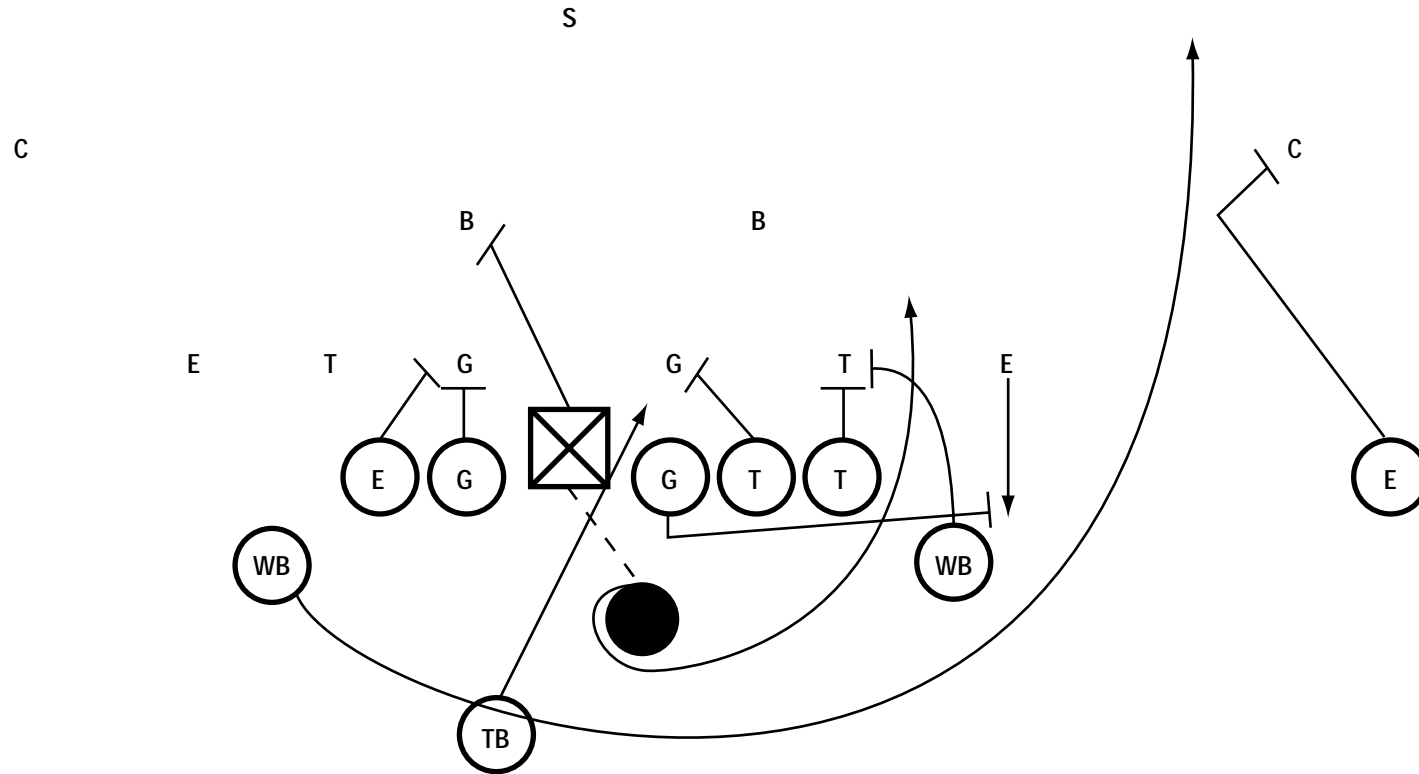

Notes

- TB – Carries out fake after inside hand off to LWB
- RG – Pulls
- LG – Pulls, looks to inside
- FB – If DE boxes, kick him out
If pinches, turn him in
- RWB – Doubles on DT,
- E – Crack back on LB
- * Drill reaction of DE

TB Boot 6-2 Defense

Notes

- TB – Fake to WB, goes off tackle
- RG – Pulls, goes after S
- LG – Pulls, traps DE
- FB – Traps DE
- * Drill reaction of DE
- * Good play!

WB Sweep Pass- Right 6-2 Defense

Notes

- TB – Carries out fake after inside hand off to LWB
- FB – Traps DE
- RWB – Goes to right flat
- E – Post route, option #2

FB Spin Off Tackle - Right 6-2 Defense

Notes

- RG – Traps
- FB – Spins, goes off tackle
- TB – Fills RG
- LWB – Carries out sweep action
- RWB – Double team if man head up on RT.
Go up to backer if T is inside of RT

FB Spin WB Sweep - Left 6-2 Defense

Notes

- TB – Carries out fake
- RG – Pulls, goes looks to inside
- LG – Pulls, traps or pinches DE
- FB – Spins hands off to RWB
- LWB – Seals DT
- SE – Goes after S
- C – Protects playside gap