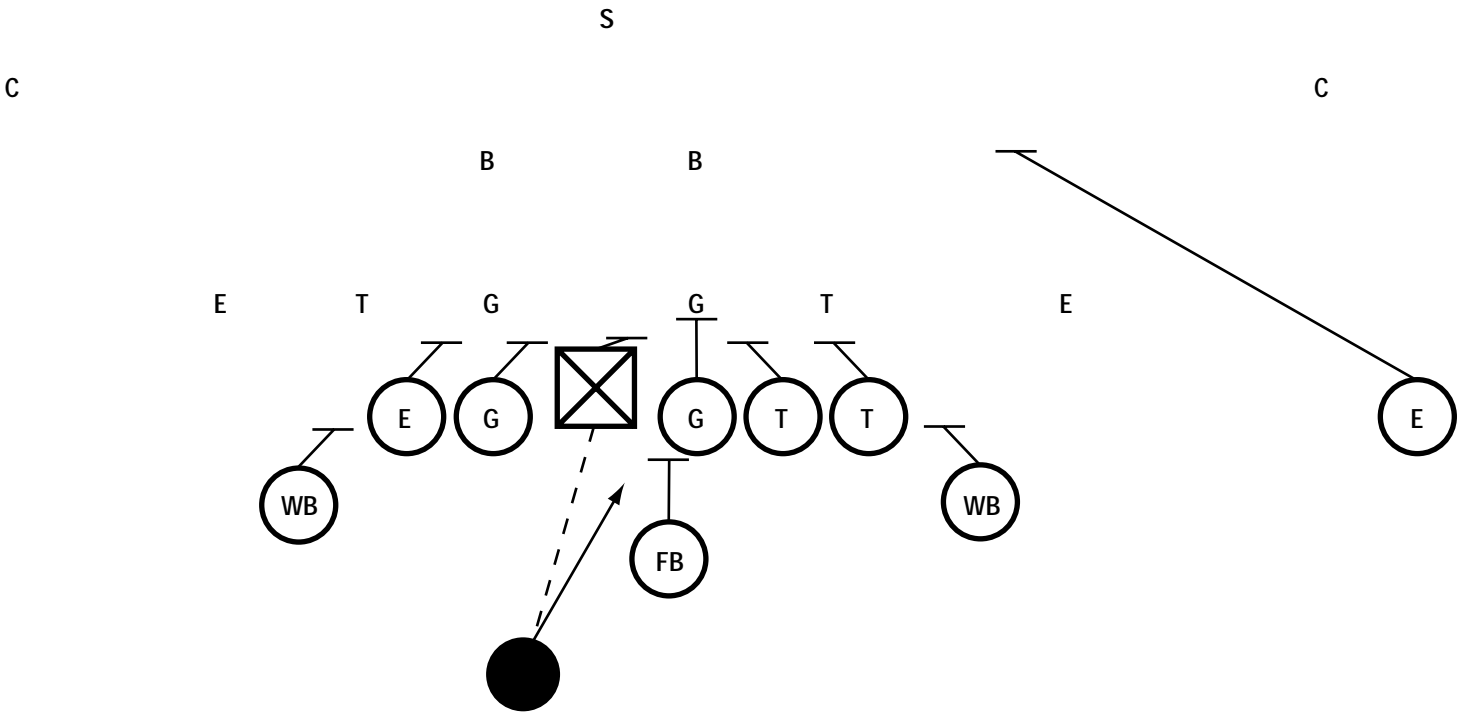

DOUBLE WING DIRECT SNAP

Play Number

- 1 FB Blast
- 2 TB Wedge
- 3 TB Off Tackle Right
- 4 TB Off Tackle Left
- 5 WB Off Tackle Right
- 6 WB Off Tackle Left
- 7 WB Sweep Right
- 8 WB Sweep Left
- 9 TB Boot
- 0 WB Sweep Pass

- A FB Spin Off Tackle Rt.
- B FB Spin WB Sweep Rt.
- C FB Spin WB Sweep Lt.

DOUBLE WING ATTACK

FB Blast Right 6-2 Defense

Notes

- TB – Goes in same direction as FB with fake
- RWB – Goes in opposite direction with good inside fake

TB Wedge 6-2 Defense

Notes
If no NG then Wedge forms over
the first DL to the right

TB Off Tackle - Right
6-2 Defense

- Notes**
- LG – Fold around center
 - RG – Traps
 - FB – Leads behind trap
 - RWB – Double team if man head up on RT.
 - Go up to backer if T is inside of RT

TB Off Tackle - Left 6-2 Defense

- Notes**
 RWB – Blocks cross field
 RG – Traps
 FB – Leads behind trap

WB Off Tackle - Left 6-2 Defense

Notes
Same blocking as TB Off Tackle Left

WB Sweep - Right 6-2 Defense