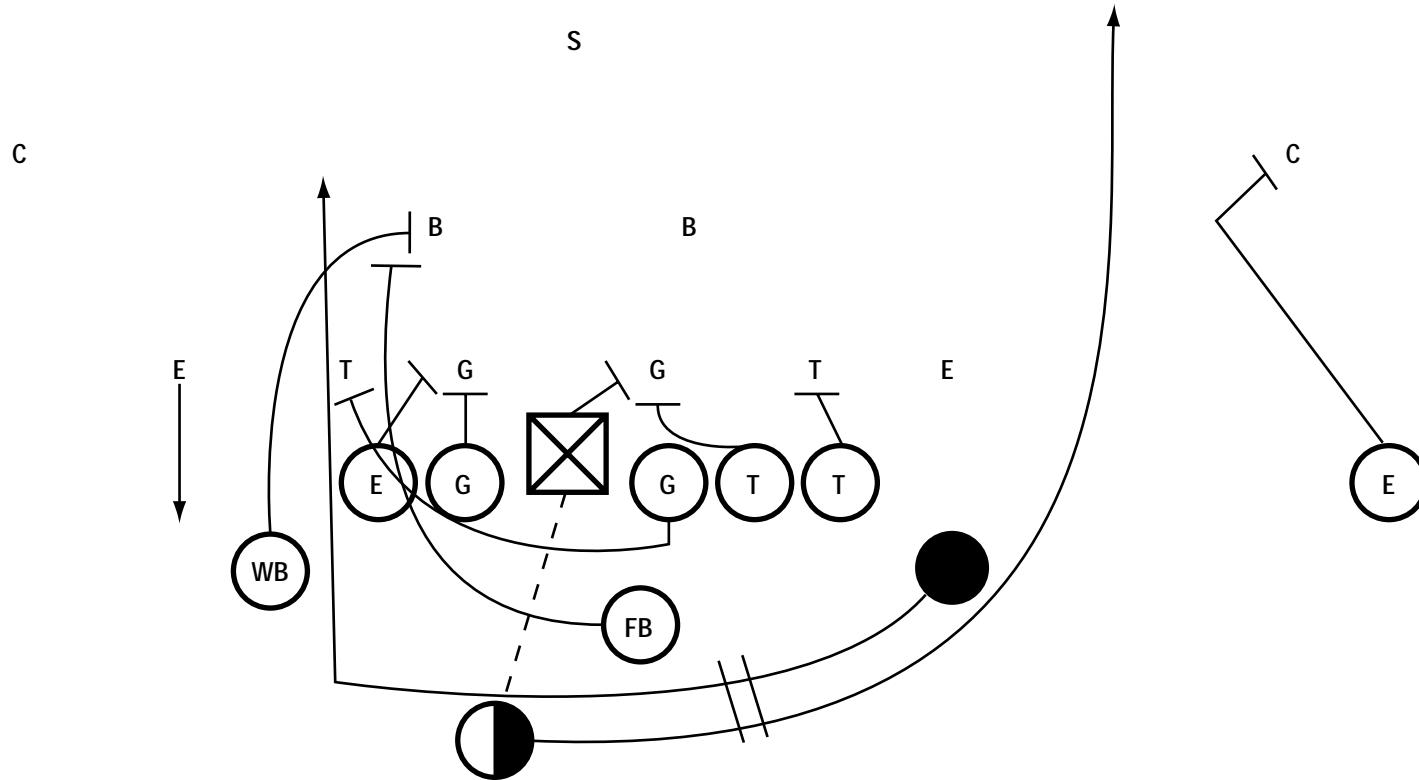

DOUBLE WING DIRECT SNAP

Play Number

- 1 FB Blast
- 2 TB Wedge
- 3 TB Off Tackle Right
- 4 TB Off Tackle Left
- 5 WB Off Tackle Right
- 6 WB Off Tackle Left
- 7 WB Sweep Right
- 8 WB Sweep Left
- 9 TB Boot
- 0 WB Sweep Pass

- A FB Spin Off Tackle Rt.
- B FB Spin WB Sweep Rt.
- C FB Spin WB Sweep Lt.

DOUBLE WING ATTACK

FB Blast Right 6-2 Defense

Notes

- TB – Goes in same direction as FB with fake
- RWB – Goes in opposite direction with good inside fake

TB Wedge 6-2 Defense

Notes
If no NG then Wedge forms over
the first DL to the right

TB Off Tackle - Right
6-2 Defense

- Notes**
- LG – Fold around center
 - RG – Traps
 - FB – Leads behind trap
 - RWB – Double team if man head up on RT.
 - Go up to backer if T is inside of RT

TB Off Tackle - Left 6-2 Defense

- Notes**
 RWB – Blocks cross field
 RG – Traps
 FB – Leads behind trap

WB Off Tackle - Left 6-2 Defense

Notes
Same blocking as TB Off Tackle Left

WB Sweep - Right 6-2 Defense