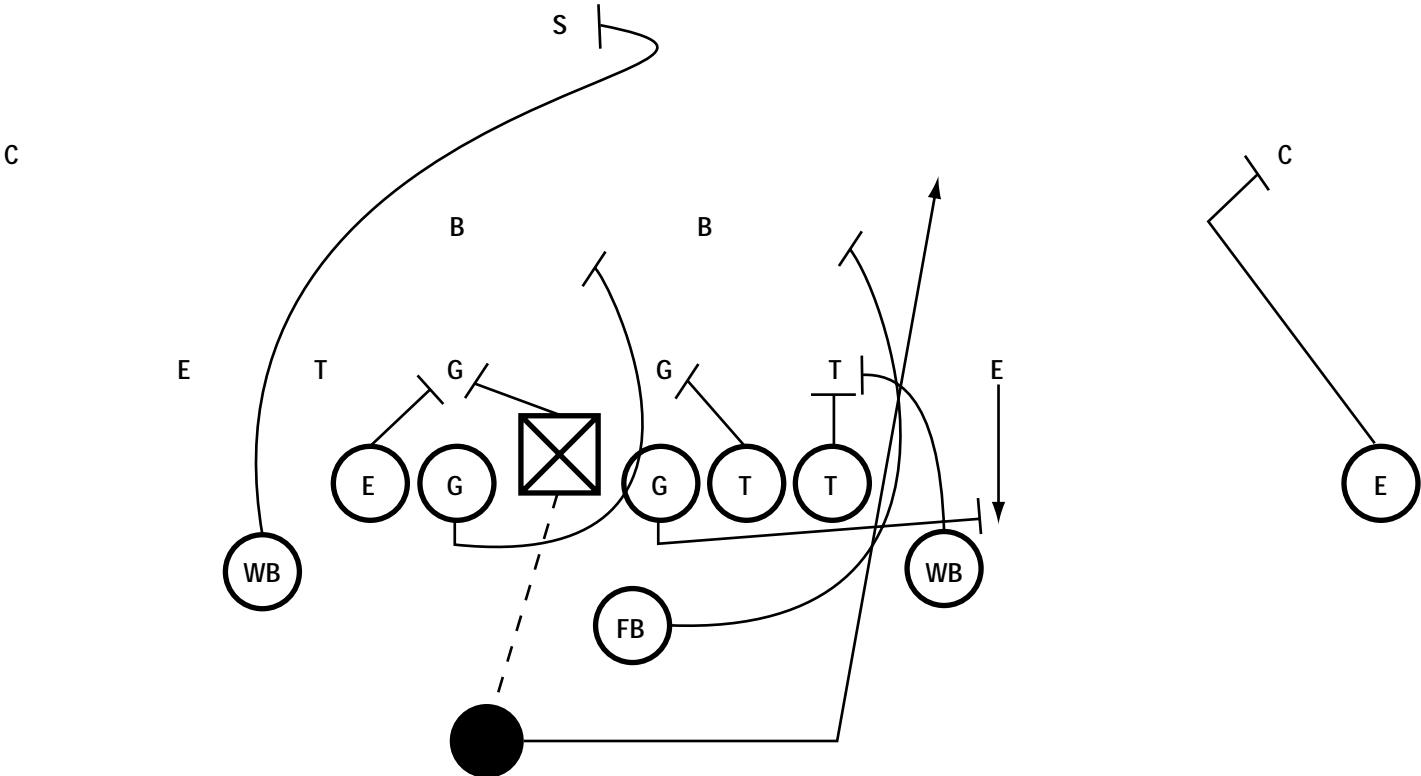

DOUBLE WING DIRECT SNAP

Play Number

- 1 FB Blast
- 2 TB Wedge
- 3 TB Off Tackle Right
- 4 TB Off Tackle Left
- 5 WB Off Tackle Right
- 6 WB Off Tackle Left
- 7 WB Sweep Right
- 8 WB Sweep Left
- 9 TB Boot
- 0 WB Sweep Pass

- A FB Spin Off Tackle Rt.
- B FB Spin WB Sweep Rt.
- C FB Spin WB Sweep Lt.

DOUBLE WING ATTACK

FB Blast Right 6-2 Defense

Notes

- TB – Goes in same direction as FB with fake
- RWB – Goes in opposite direction with good inside fake

TB Wedge 6-2 Defense

Notes
If no NG then Wedge forms over
the first DL to the right

TB Off Tackle - Right
6-2 Defense

- Notes**
- LG – Fold around center
 - RG – Traps
 - FB – Leads behind trap
 - RWB – Double team if man head up on RT.
 - Go up to backer if T is inside of RT

TB Off Tackle - Left 6-2 Defense

- Notes**
 RWB – Blocks cross field
 RG – Traps
 FB – Leads behind trap

WB Off Tackle - Left 6-2 Defense

Notes
Same blocking as TB Off Tackle Left

WB Sweep - Right 6-2 Defense