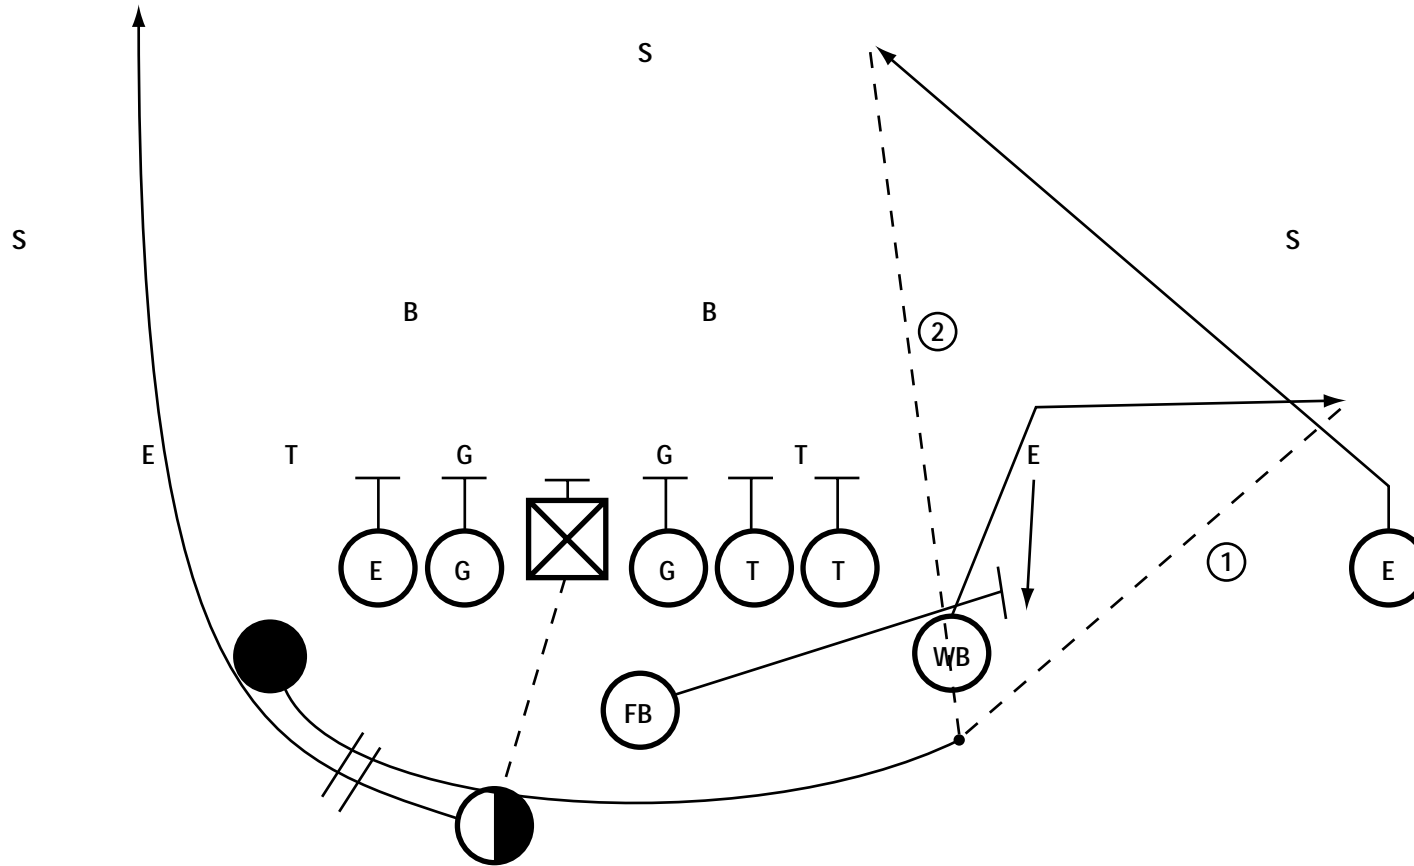

TB Off Tackle - Left 6-2 Defense

- Notes**
 RWB – Blocks cross field
 RG – Traps
 FB – Leads behind trap

WB Off Tackle - Left 6-2 Defense

Notes
Same blocking as TB Off Tackle Left

WB Sweep - Right 6-2 Defense

Notes

- TB – Carries out fake after inside hand off to LWB
- RG – Pulls
- LG – Pulls, looks to inside
- FB – If DE boxes, kick him out
If pinches, turn him in
- RWB – Doubles on DT,
- E – Crack back on LB
- * Drill reaction of DE

TB Boot 6-2 Defense

Notes

- TB – Fake to WB, goes off tackle
- RG – Pulls, goes after S
- LG – Pulls, traps DE
- FB – Traps DE
- * Drill reaction of DE
- * Good play!

WB Sweep Pass- Right 6-2 Defense

Notes

- TB – Carries out fake after inside hand off to LWB
- FB – Traps DE
- RWB – Goes to right flat
- E – Post route, option #2

FB Spin Off Tackle - Right 6-2 Defense

Notes

- RG – Traps
- FB – Spins, goes off tackle
- TB – Fills RG
- LWB – Carries out sweep action
- RWB – Double team if man head up on RT.
Go up to backer if T is inside of RT