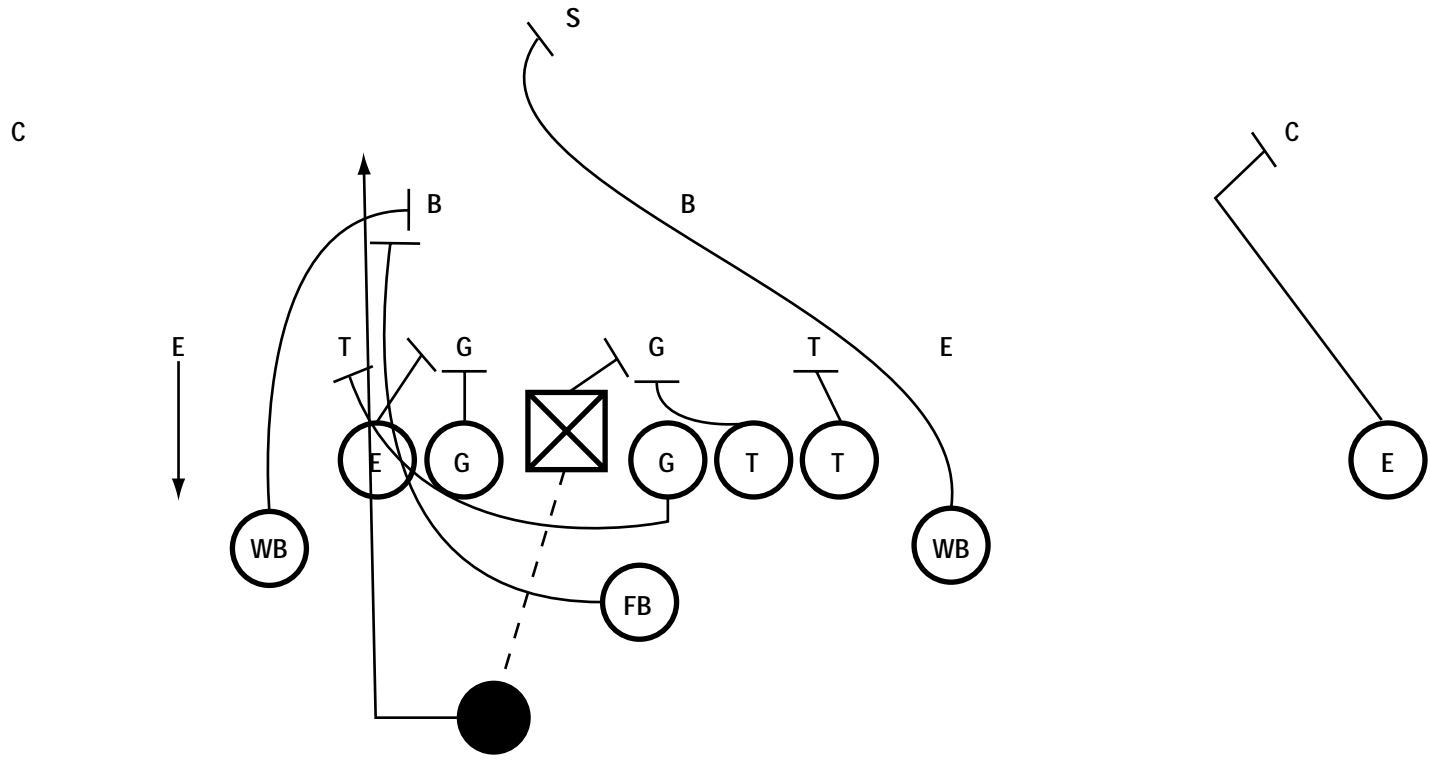

- A FB Spin Off Tackle Rt.
- B FB Spin WB Sweep Rt.
- C FB Spin WB Sweep Lt.

DOUBLE WING ATTACK

FB Blast Right 6-2 Defense

Notes

- TB – Goes in same direction as FB with fake
- RWB – Goes in opposite direction with good inside fake

TB Wedge 6-2 Defense

Notes
If no NG then Wedge forms over
the first DL to the right

TB Off Tackle - Right
6-2 Defense

- Notes**
- LG – Fold around center
 - RG – Traps
 - FB – Leads behind trap
 - RWB – Double team if man head up on RT.
 - Go up to backer if T is inside of RT

TB Off Tackle - Left 6-2 Defense

- Notes**
 RWB – Blocks cross field
 RG – Traps
 FB – Leads behind trap

WB Off Tackle - Left 6-2 Defense

Notes
Same blocking as TB Off Tackle Left

WB Sweep - Right 6-2 Defense

Notes

- TB – Carries out fake after inside hand off to LWB
- RG – Pulls
- LG – Pulls, looks to inside
- FB – If DE boxes, kick him out
If pinches, turn him in
- RWB – Doubles on DT,
- E – Crack back on LB
- * Drill reaction of DE