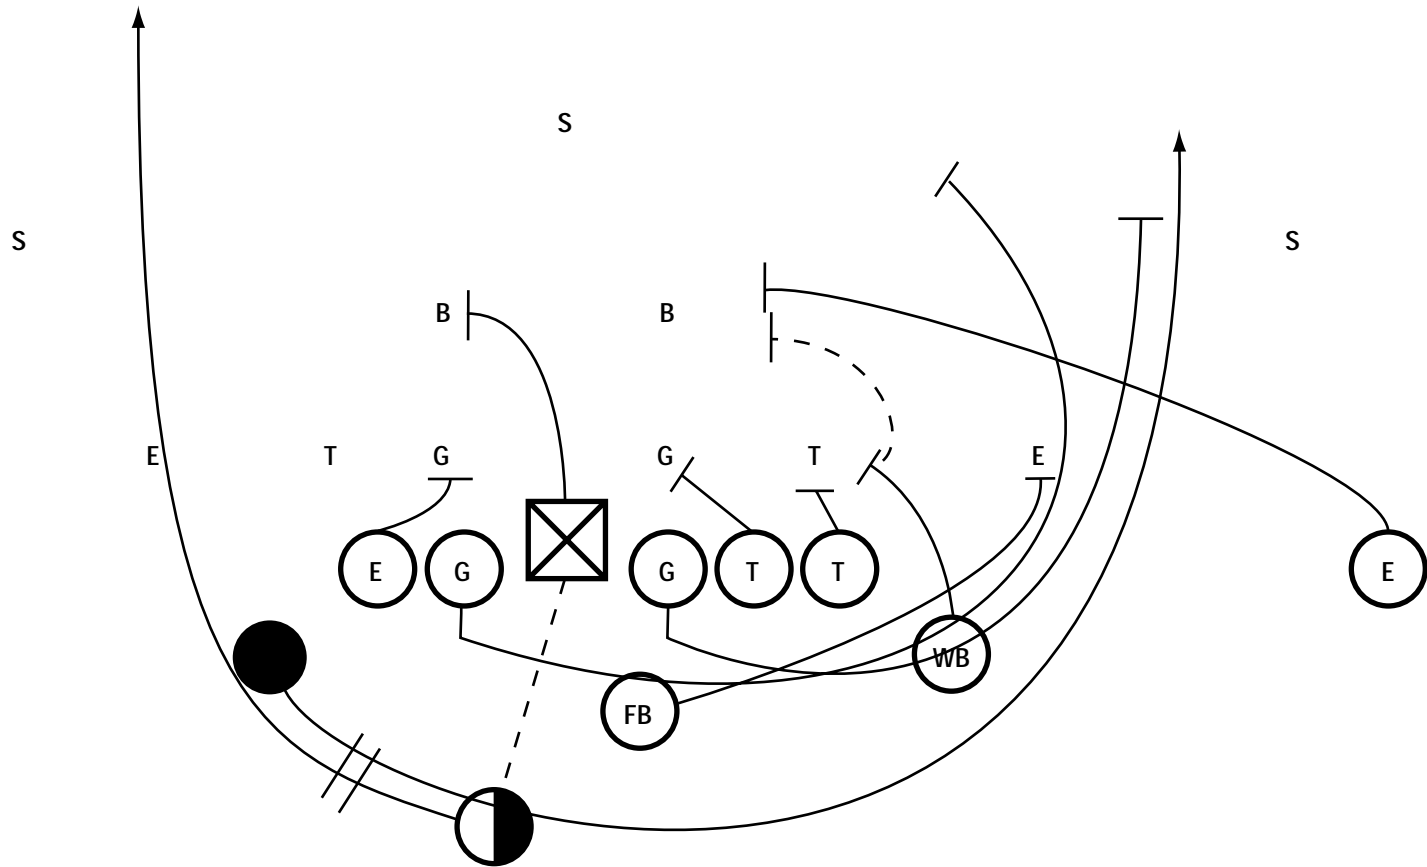

- A FB Spin Off Tackle Rt.
- B FB Spin WB Sweep Rt.
- C FB Spin WB Sweep Lt.

DOUBLE WING ATTACK

FB Blast Right 6-2 Defense

Notes

- TB – Goes in same direction as FB with fake
- RWB – Goes in opposite direction with good inside fake

TB Wedge 6-2 Defense

Notes
If no NG then Wedge forms over
the first DL to the right

TB Off Tackle - Right
6-2 Defense

- Notes**
- LG – Fold around center
 - RG – Traps
 - FB – Leads behind trap
 - RWB – Double team if man head up on RT.
 - Go up to backer if T is inside of RT

TB Off Tackle - Left 6-2 Defense

- Notes**
 RWB – Blocks cross field
 RG – Traps
 FB – Leads behind trap

WB Off Tackle - Left 6-2 Defense

Notes
Same blocking as TB Off Tackle Left

WB Sweep - Right 6-2 Defense

Notes

- TB – Carries out fake after inside hand off to LWB
- RG – Pulls
- LG – Pulls, looks to inside
- FB – If DE boxes, kick him out
If pinches, turn him in
- RWB – Doubles on DT,
- E – Crack back on LB
- * Drill reaction of DE