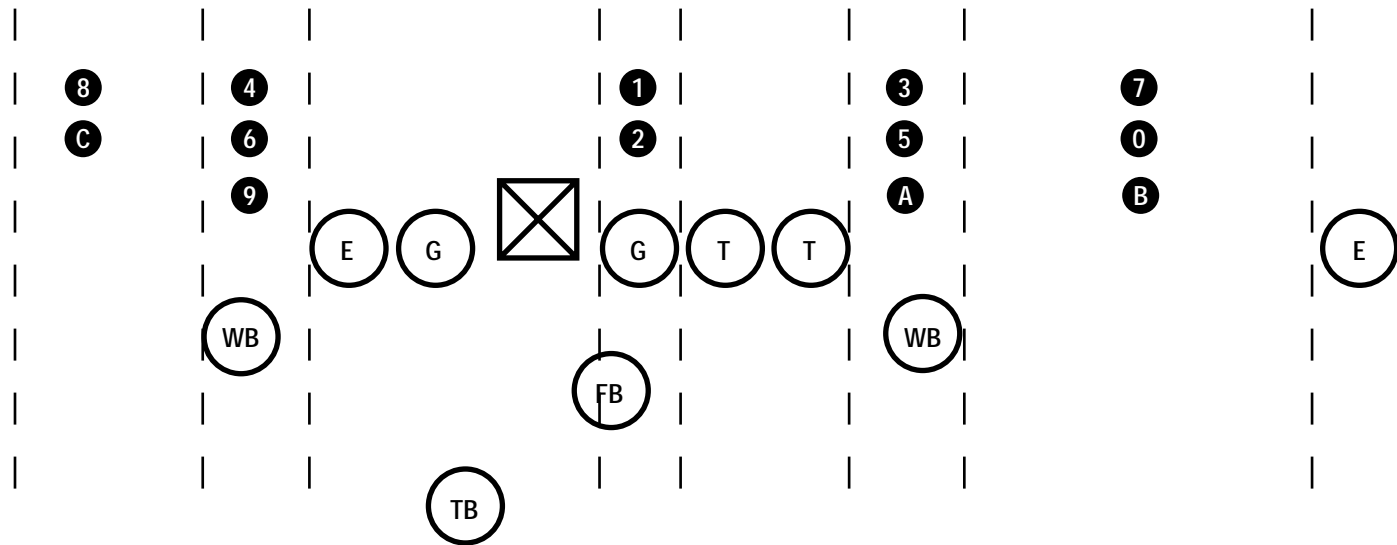

DOUBLE WING DIRECT SNAP

Play Number

- 1 FB Blast
- 2 TB Wedge
- 3 TB Off Tackle Right
- 4 TB Off Tackle Left
- 5 WB Off Tackle Right
- 6 WB Off Tackle Left
- 7 WB Sweep Right
- 8 WB Sweep Left
- 9 TB Boot
- 0 WB Sweep Pass

- A FB Spin Off Tackle Rt.
- B FB Spin WB Sweep Rt.
- C FB Spin WB Sweep Lt.

DOUBLE WING ATTACK

FB Blast Right 6-2 Defense

Notes

- TB – Goes in same direction as FB with fake
- RWB – Goes in opposite direction with good inside fake

TB Wedge 6-2 Defense

Notes
If no NG then Wedge forms over
the first DL to the right

TB Off Tackle - Right
6-2 Defense

- Notes**
- LG – Fold around center
 - RG – Traps
 - FB – Leads behind trap
 - RWB – Double team if man head up on RT.
 - Go up to backer if T is inside of RT

- TB – Carries out fake after inside hand off to LWB
- FB – Traps DE
- RWB – Goes to right flat
- E – Post route, option #2

FB Spin Off Tackle - Right 6-2 Defense

Notes

- RG – Traps
- FB – Spins, goes off tackle
- TB – Fills RG
- LWB – Carries out sweep action
- RWB – Double team if man head up on RT.
Go up to backer if T is inside of RT