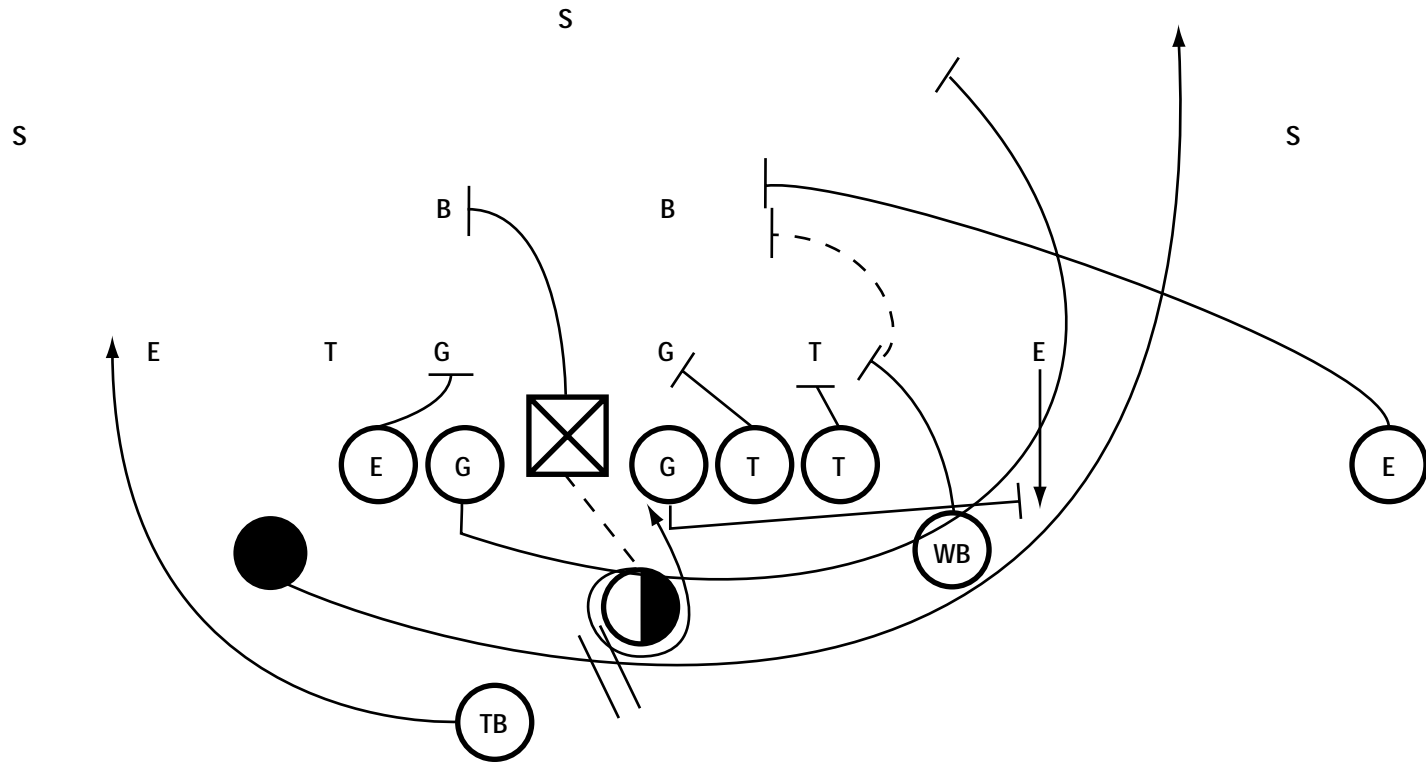

TB Boot 6-2 Defense

Notes

- TB – Fake to WB, goes off tackle
- RG – Pulls, goes after S
- LG – Pulls, traps DE
- FB – Traps DE
- * Drill reaction of DE
- * Good play!

WB Sweep Pass- Right 6-2 Defense

Notes

- TB – Carries out fake after inside hand off to LWB
- FB – Traps DE
- RWB – Goes to right flat
- E – Post route, option #2

FB Spin Off Tackle - Right 6-2 Defense

Notes

- RG – Traps
- FB – Spins, goes off tackle
- TB – Fills RG
- LWB – Carries out sweep action
- RWB – Double team if man head up on RT.
Go up to backer if T is inside of RT

FB Spin WB Sweep - Left 6-2 Defense

Notes

- TB – Carries out fake
- RG – Pulls, goes looks to inside
- LG – Pulls, traps or pinches DE
- FB – Spins hands off to RWB
- LWB – Seals DT
- SE – Goes after S
- C – Protects playside gap

FB Spin WB Sweep - Right 6-2 Defense

Notes

- TB – Carries out fake
- RG – Pulls, traps or pinches DE
- LG – Pulls, looks to inside
- FB – Spins, hand off to LWB
- RWB – Doubles on DT,
- E – Crack back on LB
- * Drill reaction of DE