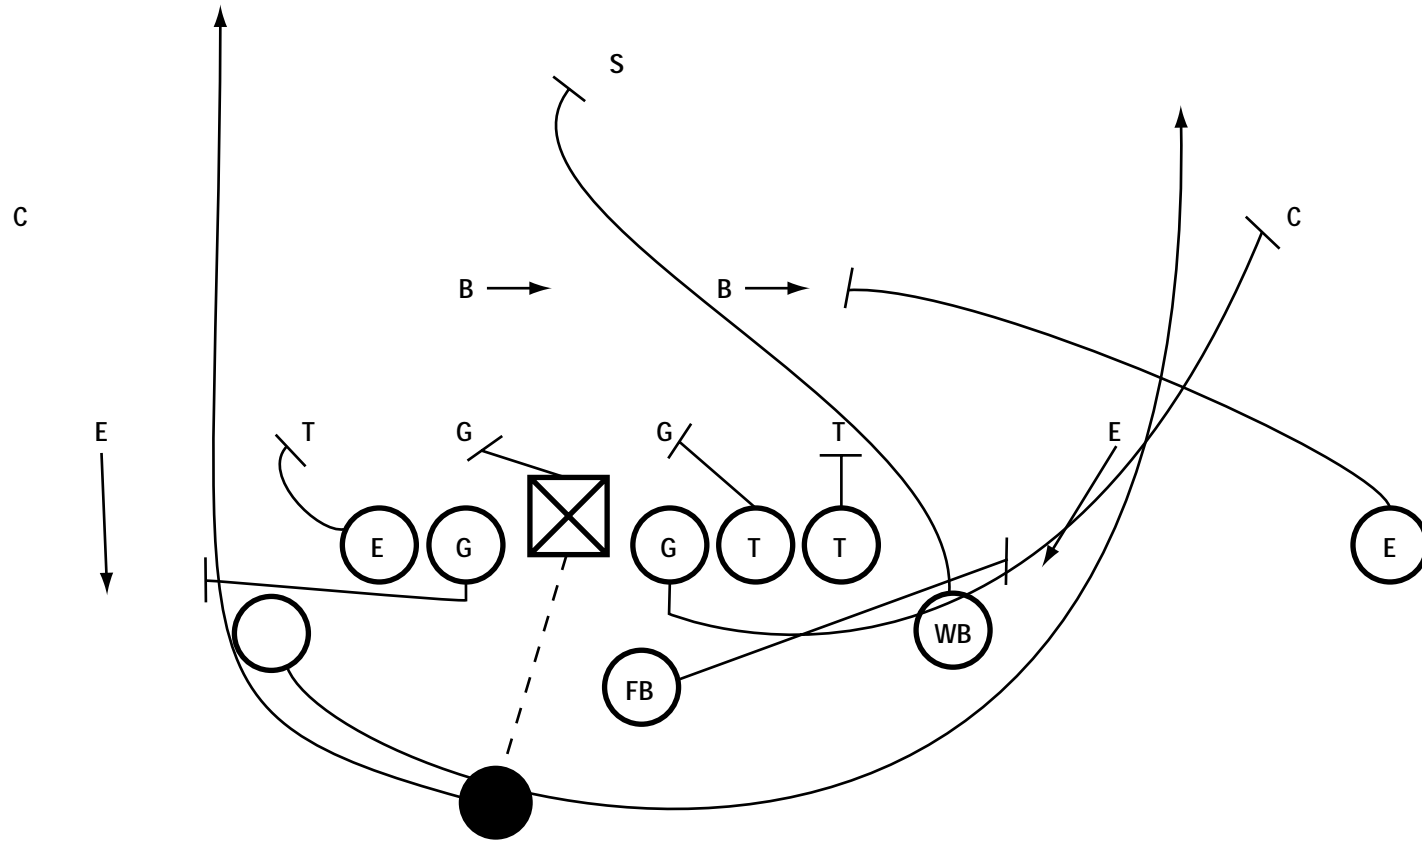

TB Boot 6-2 Defense

Notes

- TB – Fake to WB, goes off tackle
- RG – Pulls, goes after S
- LG – Pulls, traps DE
- FB – Traps DE
- Drill reaction of DE
- Good play!